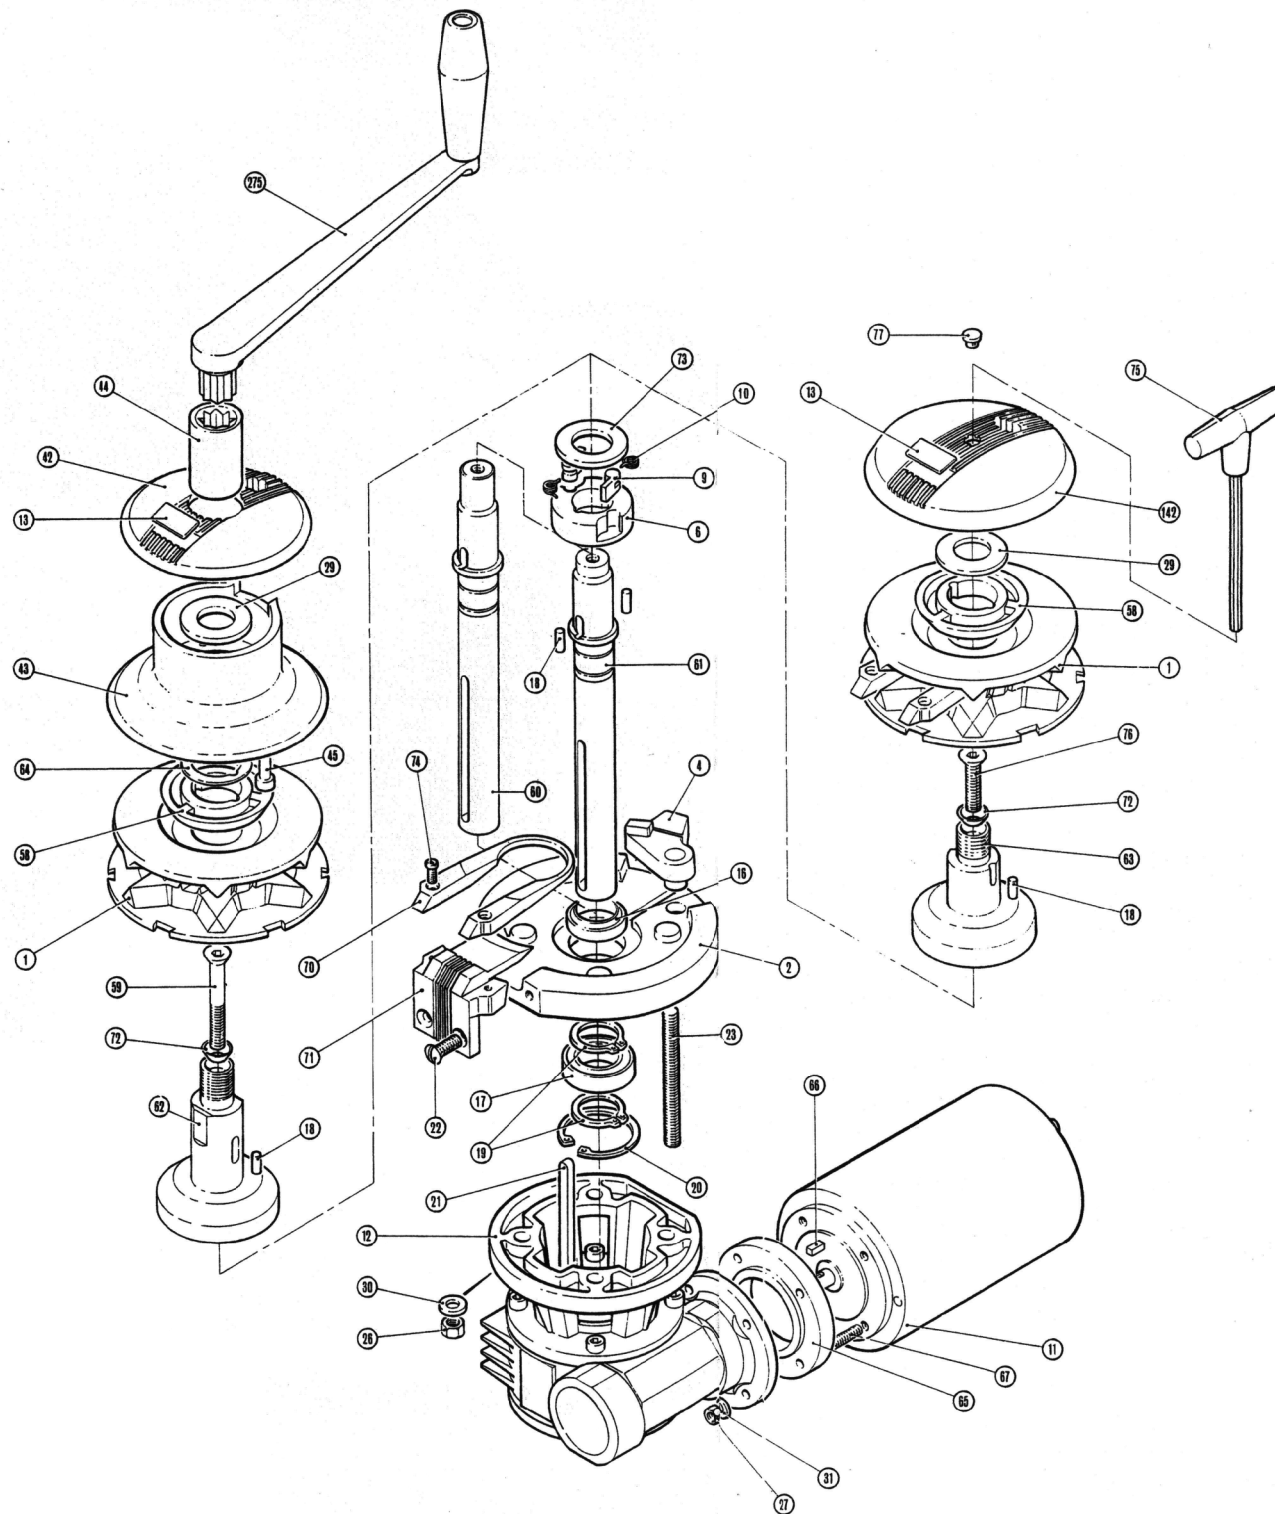

AP1000

Part Number	Description	Quantity	
		439	440
1	Gipsy	1	1
2	Baseplate	1	1
4	Gipsy Pawl	1	1
6	Drive Pawl Carrier	1	1
9	Drive Pawl	2	2
10	Pawl Spring	2	2
11	Motor	1	1
12	Gearbox Assembly	1	1
13	Nameplate	1	1
16	Wiper Seal	1	1
17	Sealed Bearing	1	1
18	Drive Roller	4	4
19	External Circlip	2	2
20	Internal Circlip	1	1
21	Key	1	1
22	Screw	2	2
23	Stud	4	4
26	Nut	4	4
27	Nut	4	4
29	Washer	1	1
30	Washer	4	4
31	Washer	4	4
42	Drum Cap	1	0
43	Drum	1	0
44	Clutch Nut	1	0
45	Screw	3	0
58	Clutch Cone	1	1
59	Socket Screw	1	0
60	Mainshaft (Gipsy/Drum)	1	0
61	Mainshaft (Gipsy Only)	0	1
62	Gipsy/Drum Carrier	1	0
63	Gipsy Carrier	0	1
64	Distance Piece	1	0
65	Motor Adaptor Plate	1	1
66	Key	1	1
67	Stud	4	4
70	Fleming	1	1
71	Fleming Stripper	1	1
72	Friction Cone	1	1
73	Washer	1	1
74	Screw	2	2
75	Socket Screw Key	1	1
76	Socket Screw	0	1
77	Plug	0	1
142	Gipsy Cap	0	1
275	Sheet Winch Handle (Not included, see accessories)	1	1